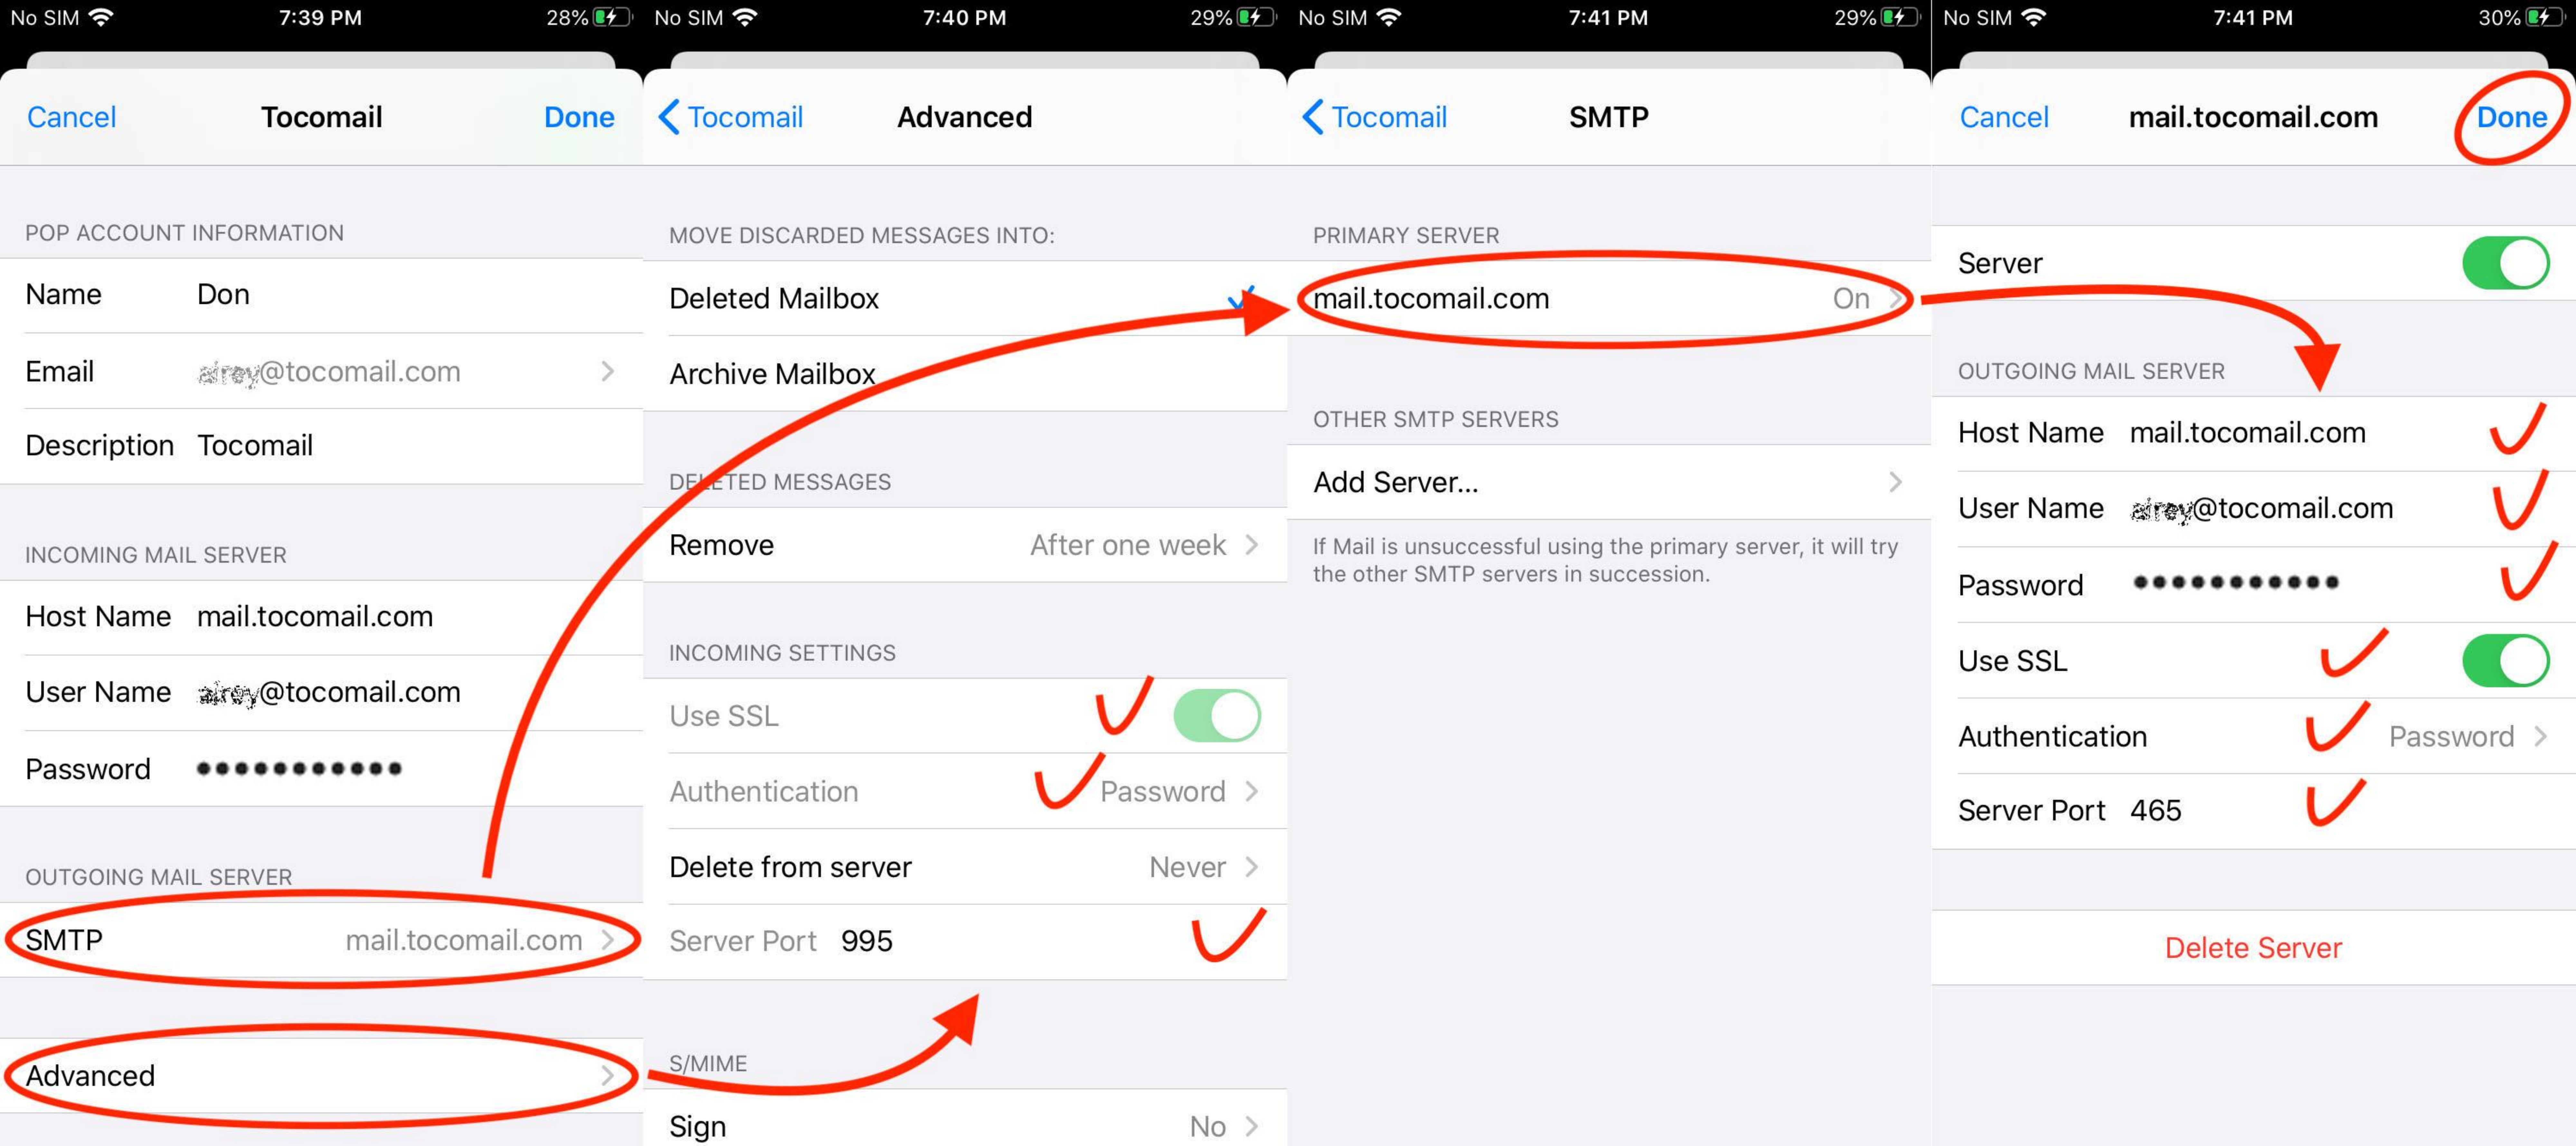

Cancel Tocomail Done

POP ACCOUNT INFORMATION

Name Don
Email alrey@tocomail.com
Description Tocomail

INCOMING MAIL SERVER

Host Name mail.tocomail.com
User Name alrey@tocomail.com
Password .....

OUTGOING MAIL SERVER

SMTP mail.tocomail.com

Advanced

< Tocomail Advanced

MOVE DISCARDED MESSAGES INTO:

Deleted Mailbox
Archive Mailbox
DELETED MESSAGES
Remove After one week

INCOMING SETTINGS

Use SSL ☒
Authentication Password

Delete from server Never

Server Port 995

S/MIME

Sign No

< Tocomail SMTP

PRIMARY SERVER

mail.tocomail.com On

OTHER SMTP SERVERS

Add Server...

If Mail is unsuccessful using the primary server, it will try the other SMTP servers in succession.

Cancel mail.tocomail.com Done

Server ☒

OUTGOING MAIL SERVER

Host Name mail.tocomail.com ✓

User Name alrey@tocomail.com ✓

Password ..... ✓

Use SSL ☒

Authentication Password ✓

Server Port 465 ✓

Delete Server